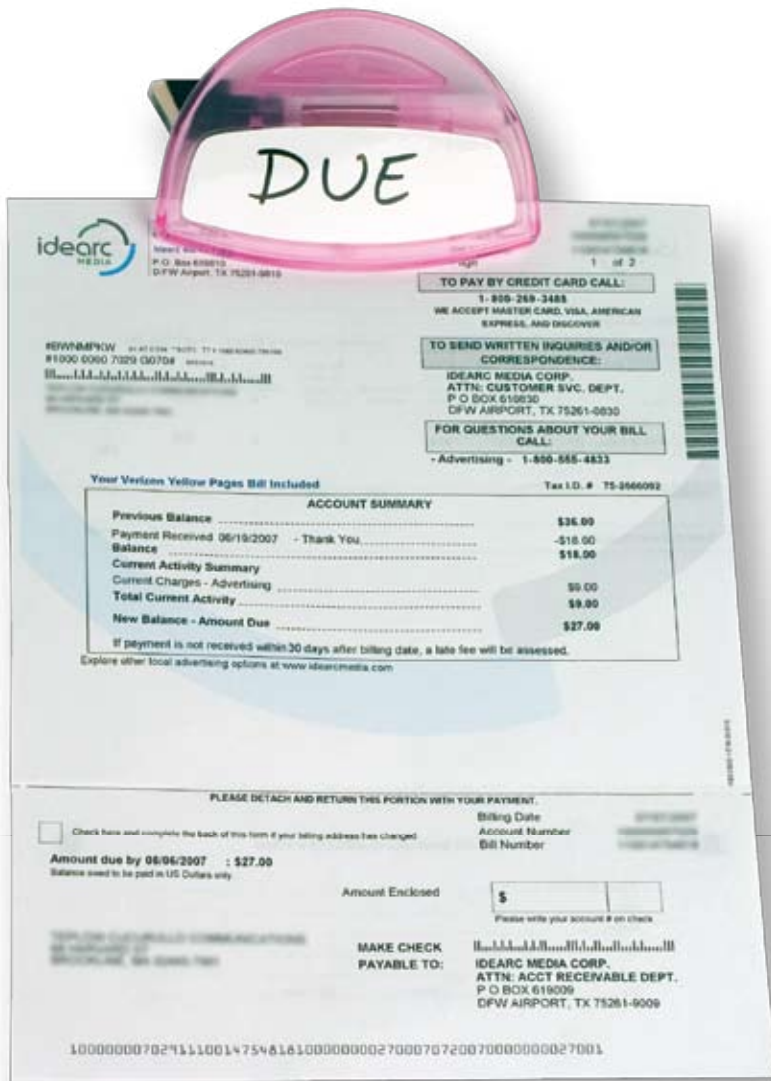

SmartClip™

Dry-erase clips bind and remind
Clip 'em onto anything and be organized anywhere!

Heavy-duty clip with dry-erase surface for notes

Dry-erase marker included

Built in clip for marker

Attaches easily to any surface via magnet or mounting hole

Use Anywhere

- Home
- Office
- Classroom
- Job Site
- Kitchen
- Dorm Room
- Cubicles
- Kids' Room
- Call Center
- Garage

Packaging

- Inner Pack: 12
 - Includes 6 Red/Black + 6 Blue/Black
 - Custom colors available upon request
- Inner Dims: 10" x 10" x 10.5"
- Master Pack: 96
- Master Dims: 22" x 22" x 20"; 35 lbs.

Item Specs

- Item No: 15-001
- Clip Dims: 4.5" x 3" x 1.5"
- Pkg Dims: 8.75" x 4.75" x 1.5"
- Peggable

All products subject to change.