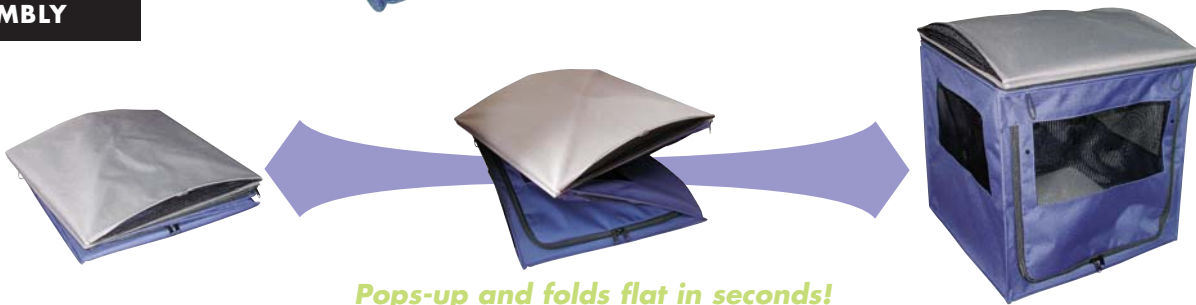

ASSEMBLY

Pops-up and folds flat in seconds!

PACKAGING

White reshippable box with color sticker (at left) available for retail customers.