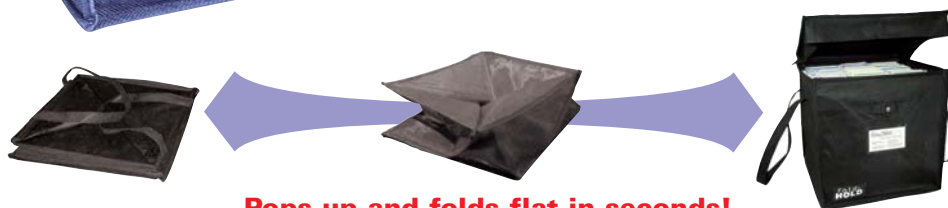

### 13" Pop-up File Totes

#02-610 821858026109  
(10-Pack Display 5 black and 5 blue)

#02-613 (blue)  
821858026130

#02-611 (black)  
821858026116

**Pops up and folds flat in seconds!**