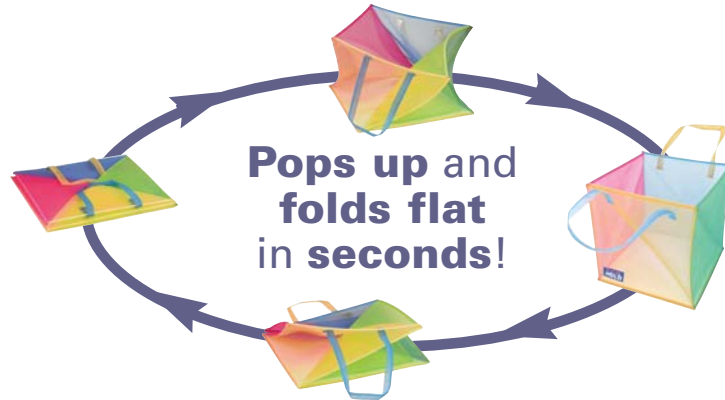

Fold 'n Hold

The Pop-Up Storage Cube with 1001 Uses

- Durable and lightweight—holds over 40 pounds
- Long handles let you carry loads with just one hand
- Stays open and won't tip when loading or unloading
- Fabric sides expand for bulky items
- Variety of sizes and styles available
- No assembly required—pops up and folds flat in seconds
- Stylish and attractive alternative to boring bins, plain boxes, and ugly crates
- Versatile—store, carry, and transport virtually anything

PRODUCT

Get organized—the convenient answer to almost any storage challenge is here!

Store it all:

- Toys
- Laundry
- Recycling
- Trunk clutter
- Craft & hobby supplies
- Sporting goods
- Project storage
- Groceries
- Linens
- Tools
- Seasonal items

Take it with you:

- Book bag
- Beach tote
- Day trips
- Picnic
- No-tip food transport
- Shopping bag

Use anywhere:

- Home or apartment
- Classroom or dorm
- Closets
- Car/trunk
- Office
- Shopping clubs
- Boat or campsite

Natural Canvas

10"	#02-020	821858020206
12"	#02-021	821858020213
14"	#02-022	821858020220